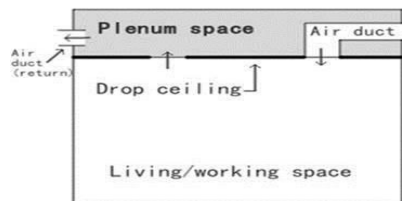

Gauge Location Chart

<http://www.paigesignwire.com/>

	Paige P/N	Paige P/N	Paige P/N	Paige P/N	Paige P/N	Paige P/N
	98P183L&M	98P143L&M	98P1814L&M	984182C&M	984122C&M	984184/984184M
	18 AWG	14 AWG	18 AWG	18 AWG	12 AWG	18 AWG
Sign Location	Rip Strip Plenum	Rip Strip Plenum	Rip Strip Plenum w/ground	Paige Plus	Paige Plus	Paige RGB
Indoors (all wire indoors)	Yes	Yes	Yes	Yes	Yes	Yes
Damp (wire is indoors and in letters outdoors)	Yes	Yes	Yes	Yes	Yes	Yes
Damp Riser (wire is in riser and letters are outdoors)	Yes	Yes	Yes	NO	NO	NO
Plenum (all wires are indoors)	Yes	Yes	Yes	NO	NO	NO
Plenum Damp (wire is indoors and in letters outdoors)	Yes	Yes	Yes	NO	NO	NO
Wet (wire is exposed directly to the elements)	NO	NO	NO	Yes	Yes	Yes

Plenum spaces are the open spaces above the ceiling or below the floor that are used for air circulation. Any cable that you run through plenum spaces must be plenum rated.