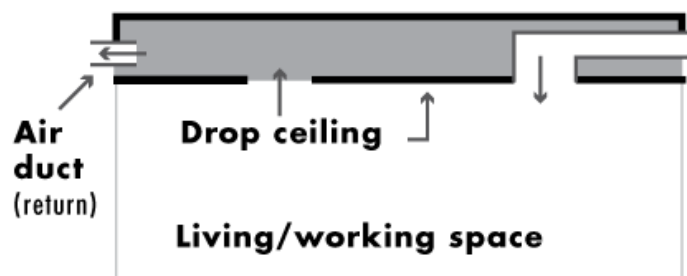

Gauge Location Chart

Sign Location	Paige P/N	Paige P/N	Paige P/N	Paige P/N	Paige P/N	Paige P/N
	98P183L&M	98P143L&M	98P1814L&M	984182C&M	984122C&M	984184/984184M
	18 AWG	14 AWG	18 AWG	18 AWG	12 AWG	18 AWG
	Rip Strip Plenum	Rip Strip Plenum	Rip Strip Plenum w/Ground	Paige Plus	Paige Plus	Paige RGB
Indoors (all wire indoors)	Yes	Yes	Yes	Yes	Yes	Yes
Damp (wire is indoors and in letters outdoors)	Yes	Yes	Yes	Yes	Yes	Yes
Damp Riser (wire is in riser and in letters outdoors)	Yes	Yes	Yes	No	No	No
Plenum (all wires are indoors)	Yes	Yes	Yes	No	No	No
Plenum Damp (wire is indoors and in letters outdoors)	Yes	Yes	Yes	No	No	No
Wet (wire is exposed directly to the elements)	No	No	No	Yes	Yes	Yes

PLENUM SPACES ARE THE OPEN SPACES ABOVE THE CEILING OR BELOW THE FLOOR THAT ARE USED FOR AIR CIRCULATION. ANY CABLE THAT YOU RUN THROUGH PLENUM SPACES MUST BE PLENUM RATED.

www.paigesignwire.com